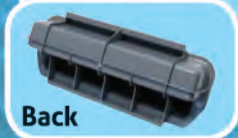

Color Match

POOL FITTINGS, INC.

...Because Details Make the Difference!

We offer a full line of pool fittings for your next pool or spa project!

Flush Mount Return Fitting

- Water Barrier Rings help prevent water leakage
- Fits 1" and 1 1/2" Pipes
- Available in 8 designer colors including Clear

FM

Umbrella Pole Holders

- Designed to hold 1 1/2" Diameter pipe
- Press fit flange, no glue!
- Flange can be removed for easy replacement

PH

- Threaded cap closes unit off when not in use
- Available in 8 designer colors, including clear

Australian Return Fitting

- Designed for 1-1/2" Pipes
- Can be installed after plaster application (knock-in-fitting)
- Special design rotates to help compensate for offset plumbing
- Available in 7 designer colors

AUS

Water Stop Pipe Sleeves

- Prevents leaks due to expansion and contraction of plaster and/or other finish material
- Five Sizes Available: 1", 1 1/2", 2", 2 1/2", 3"

WSPS

1-Inch Mushroom Return Fitting

- Designed for 1" Pipes
- Can be installed after plaster application (knock-in fitting)
- Special design rotates to help compensate for offset plumbing
- Available in 7 designer colors

MSH

Rope Anchor

- Made of strong ABS Plastic
- Large Center Rod for maximum strength
- Small outer body for a cleaner look
- Available in 8 designer colors, including clear

RA

Wall Step

- Constructed of high impact ABS
- Non-slip pattern on front of step
- Reinforced with ribs beneath the step to prevent breakage
- Available in 7 designer colors

WS

Back

Threaded Wall Fitting

- Mounts Flush to eliminate unsightly flanges
- Water barrier to prevent leaks
- Patent pending design
- Standard 1 1/2" FPT
- Two sizes available 1 1/2", 2" pipe
- Also Available in Clear

TWF

Threaded Eyeball Fitting