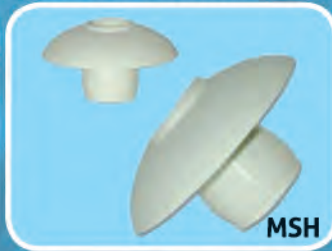

FM

Umbrella Pole Holders

- Designed to hold 1 1/2" Diameter pipe
- Press fit flange, no glue!
- Flange can be removed for easy replacement

PH

- Threaded cap closes unit off when not in use
- Available in 8 designer colors, including clear

Australian Return Fitting

- Designed for 1-1/2" Pipes
- Can be installed after plaster application (knock-in-fitting)
- Special design rotates to help compensate for offset plumbing
- Available in 7 designer colors

AUS

Water Stop Pipe Sleeves

- Prevents leaks due to expansion and contraction of plaster and/or other finish material
- Five Sizes Available: 1", 1 1/2", 2", 2 1/2", 3"

WSPS

1-Inch Mushroom Return Fitting

- Designed for 1" Pipes
- Can be installed after plaster application (knock-in fitting)
- Special design rotates to help compensate for offset plumbing
- Available in 7 designer colors

MSH

Rope Anchor

- Made of strong ABS Plastic
- Large Center Rod for maximum strength
- Small outer body for a cleaner look
- Available in 8 designer colors, including clear